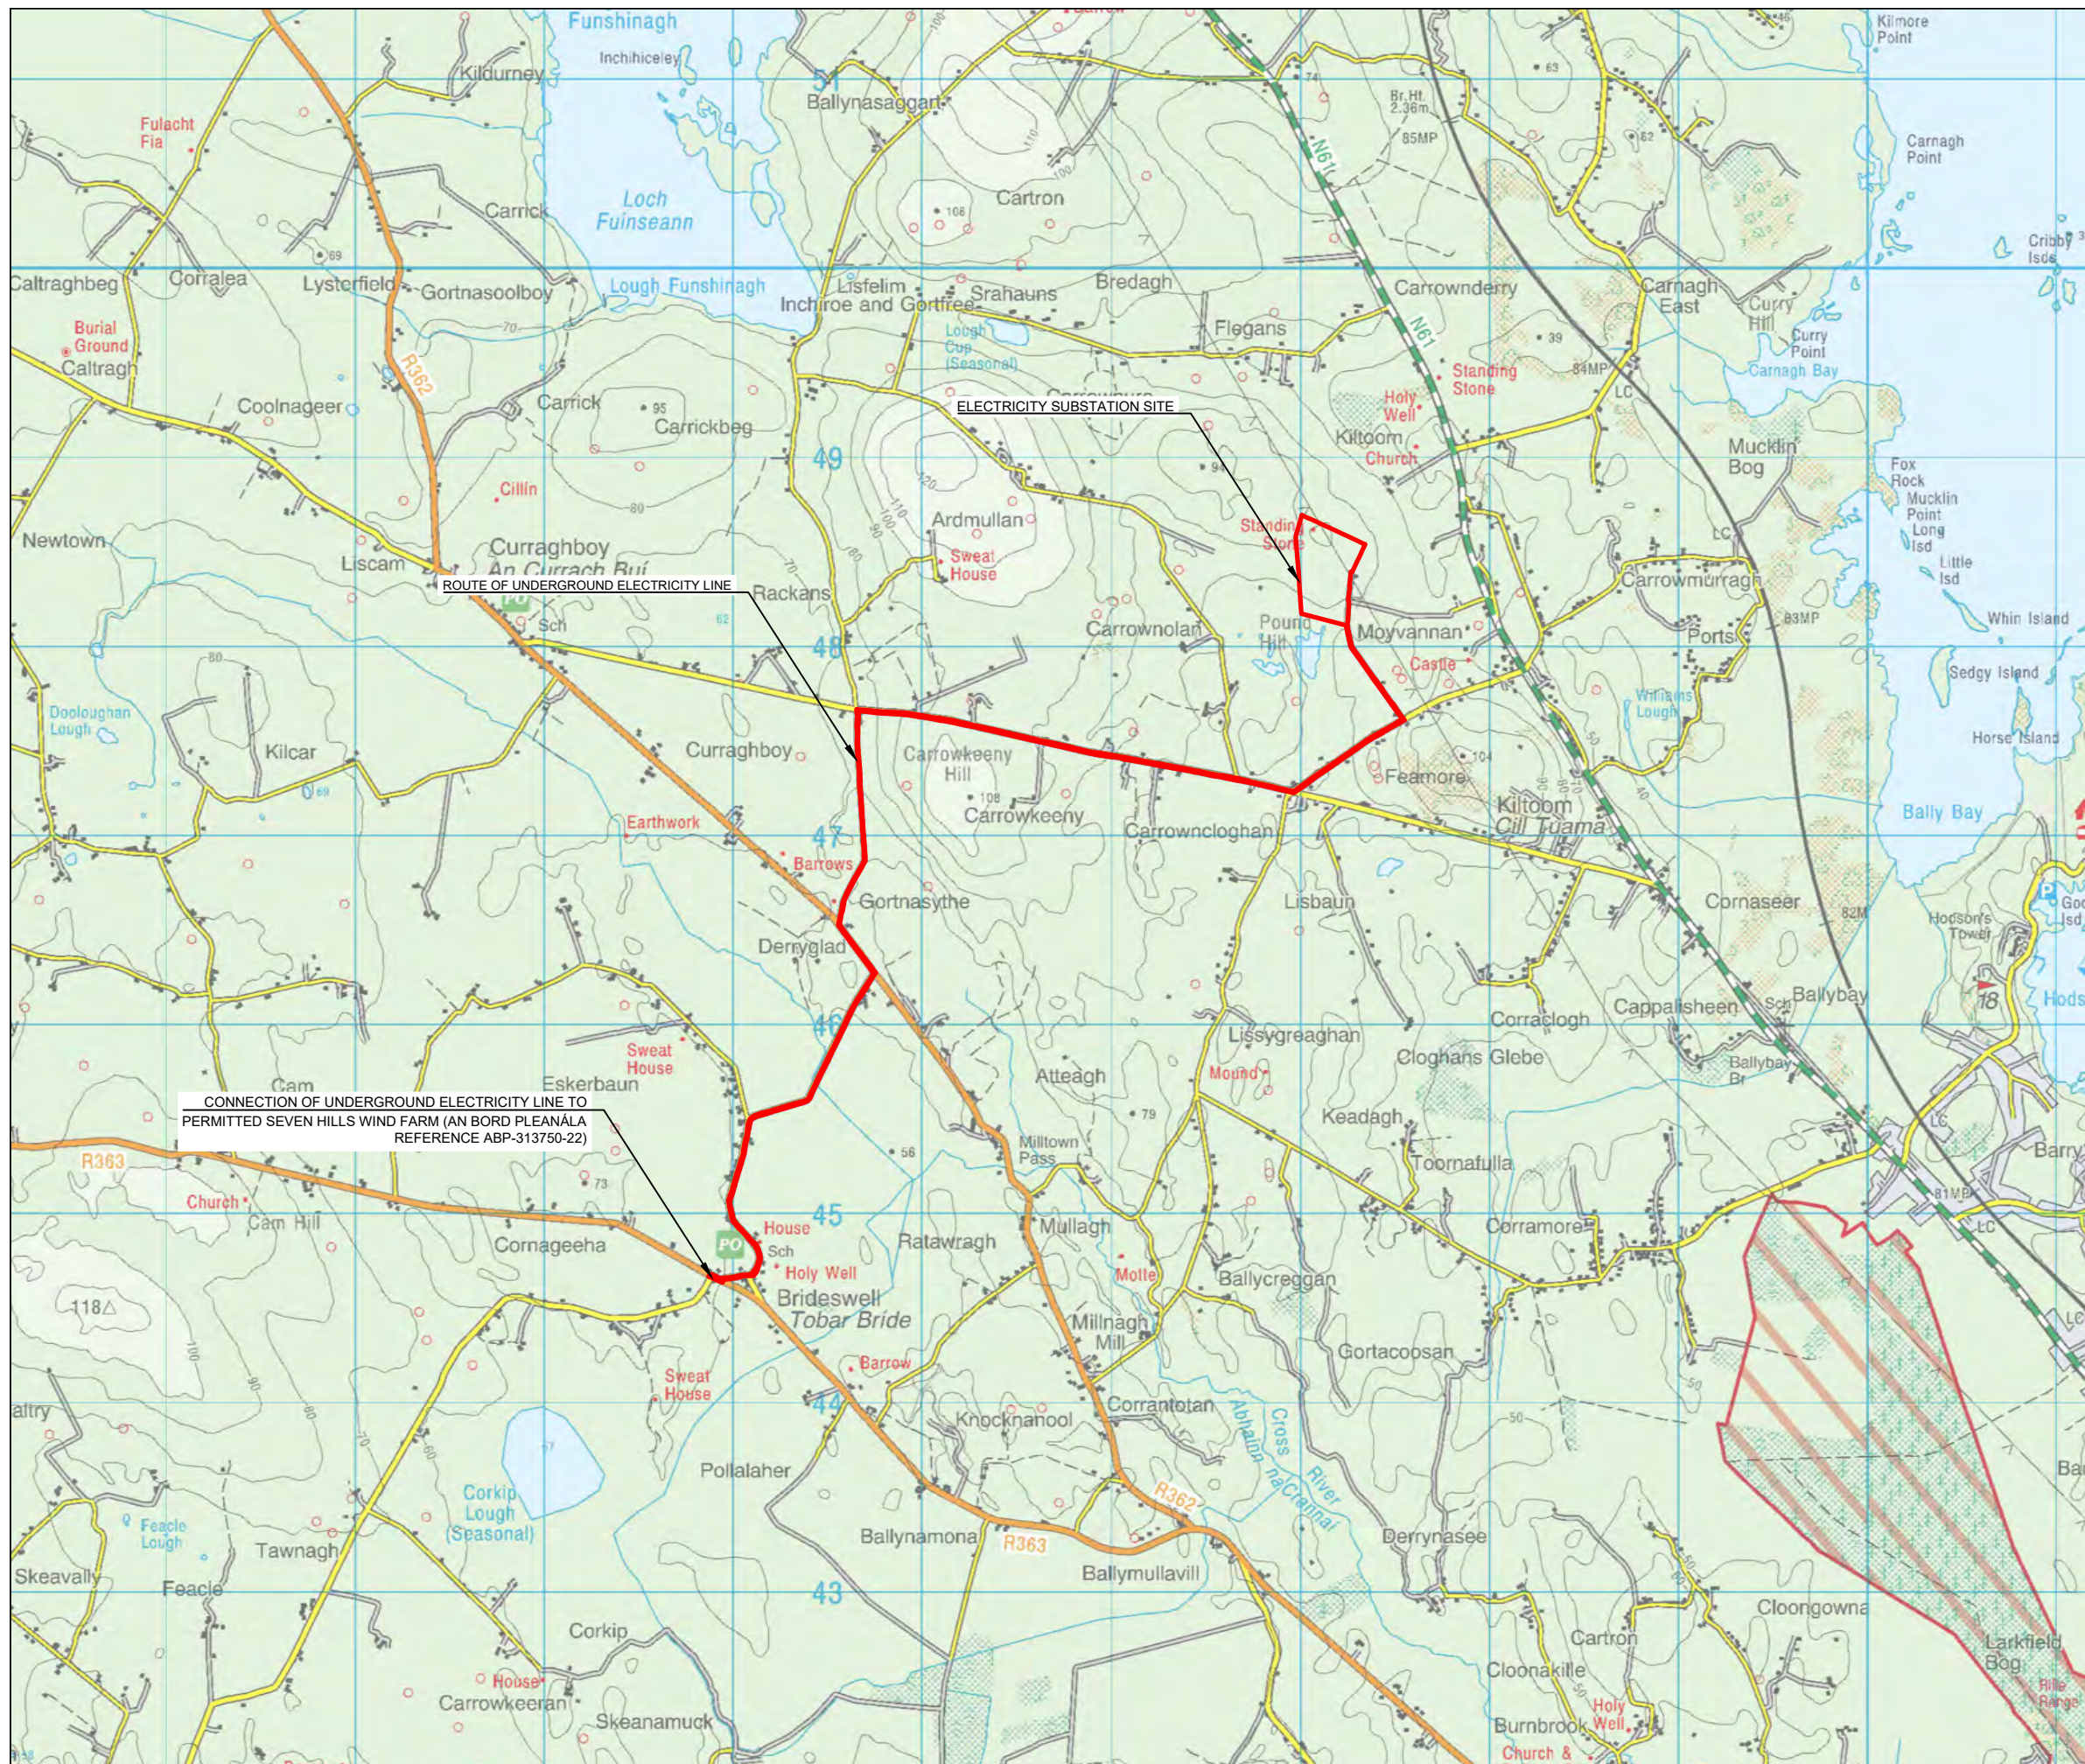

LEGEND:
— APPLICATION BOUNDARY

Date:	Rev:	Description:	Drawn By:

Prepared By:

Galetech Energy Services
Clondargan, Stradone
Co. Cavan, H12 NV06
info@galetechenergy.com
www.galetechenergy.com

Client: **ENERGIA RENEWABLES ROI LTD.**

Job Title: **MOYVANNAN ELECTRICITY SUBSTATION**

Drawing Title:
**ANNEX 3.1: SITE LOCATION PLAN
(1:50,000)**

Drawing No.: SEV001SS_EIAR_LOC-0.01	Stage: PLANNING
Scale: (A3) 1:35,000	Date: 11/10/2024
Revision No.: REV 0	Confirmed By: SC
Drawn By: EF	Checked By: JB